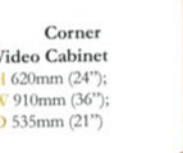

3/4/5/6 Bookcase 8" Deep

Corner Video Cabinet
H 620mm (24"); W 910mm (36");
D 535mm (21")