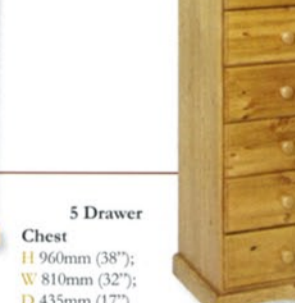

5 Drawer Bedside
H 960mm (38"); W 430mm (17");
D 435mm (17")

6 Drawer Bedside
H 1135mm (45"); W 430mm (17");
D 435mm (17")

6 Drawer Chest
H 1135mm (45"); W 810mm (32");
D 435mm (17")